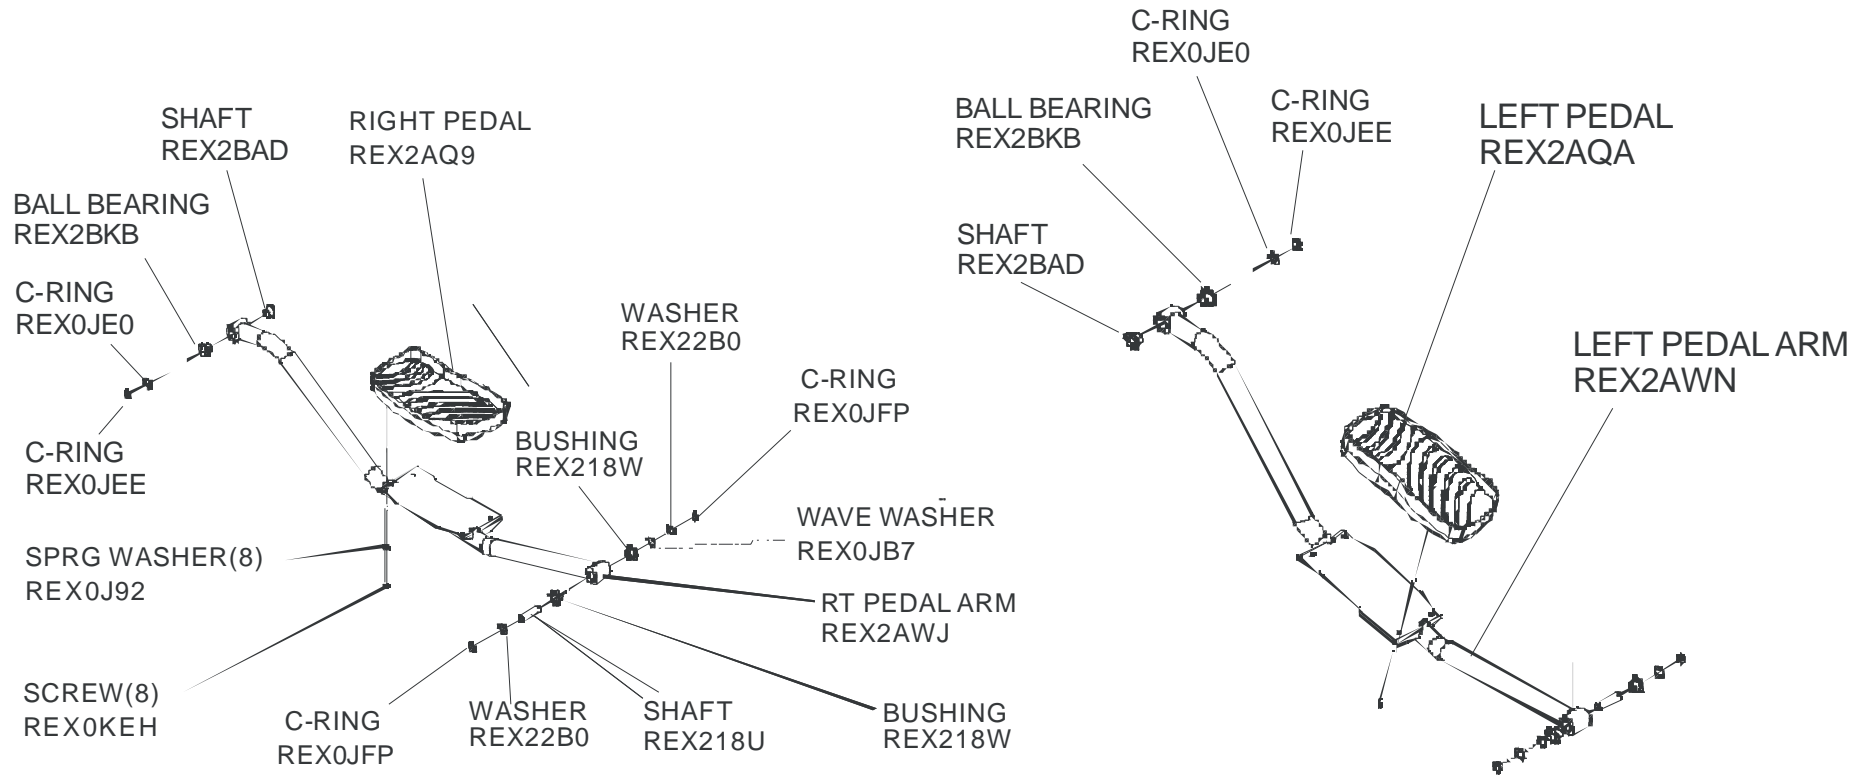

CLEVIS COVERS
FRONT
REX2AQU
REAR
REX2AQT

LF LOGO LABEL
REX2ARH

**LF Cross-Trainer
Movement Arms and Hardware**

X35-0000-01

120V Dom. Eng/Eng

LF Cross-Trainer
Pedal Arms and Hardware

X35-0000-01

120V Dom. Eng/Eng

LF Cross-Trainer
Rear Components

X35-0000-01

120V Dom. Eng/Eng

RIGHT CONSOLE
MAST COVER (NOT SHOWN)
REX2AQ1
LEFT CONSOLE
MAST COVER (NOT SHOWN)
REX2AQ6
MAST COVER SCREWS (3)
REX0K4S